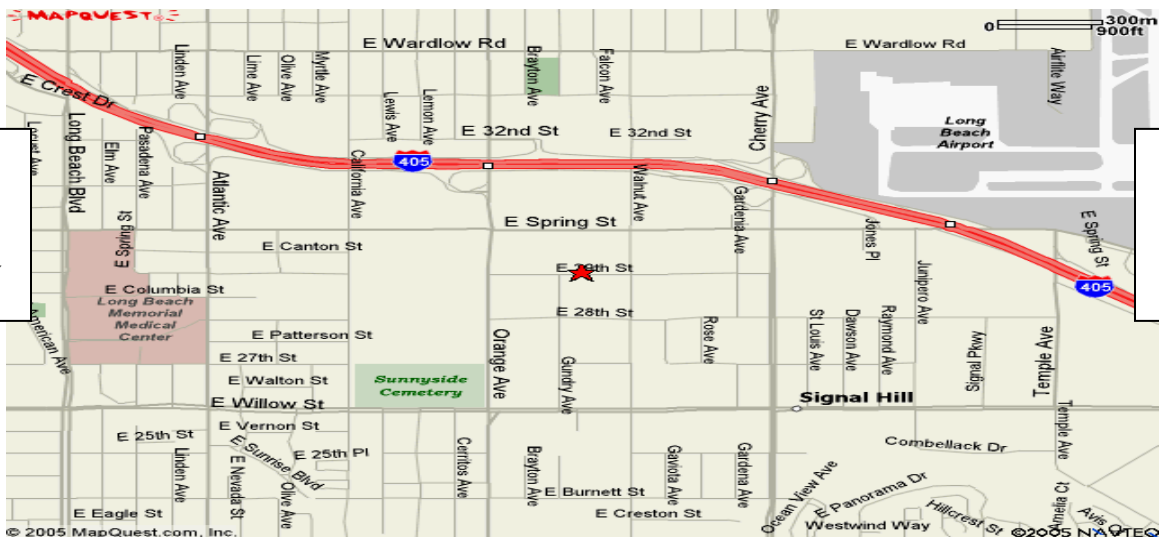

**562-492-6770**

Web site: [www.abarootwoodturning.com](http://www.abarootwoodturning.com)/E-mail: [abaroot@sbcglobal.net](mailto:abaroot@sbcglobal.net)

South  
of the  
710  
Freeway

North  
of the  
605  
Freeway

### Directions:

1. From 405 (North) exit Cherry Ave. South/Signal Hill, merge onto Temple Ave. toward Cherry Ave., turn left onto E. Spring St., turn left onto Walnut Ave., turn right onto E. 29<sup>th</sup> St. Building will be on the left hand side of the road.
2. From 405(South) exit Orange Ave., take the Orange Ave. ramp, keep right at the fork to go on Orange Ave. Turn left onto E. 29<sup>th</sup> St. Building will be on the right hand side of the road.